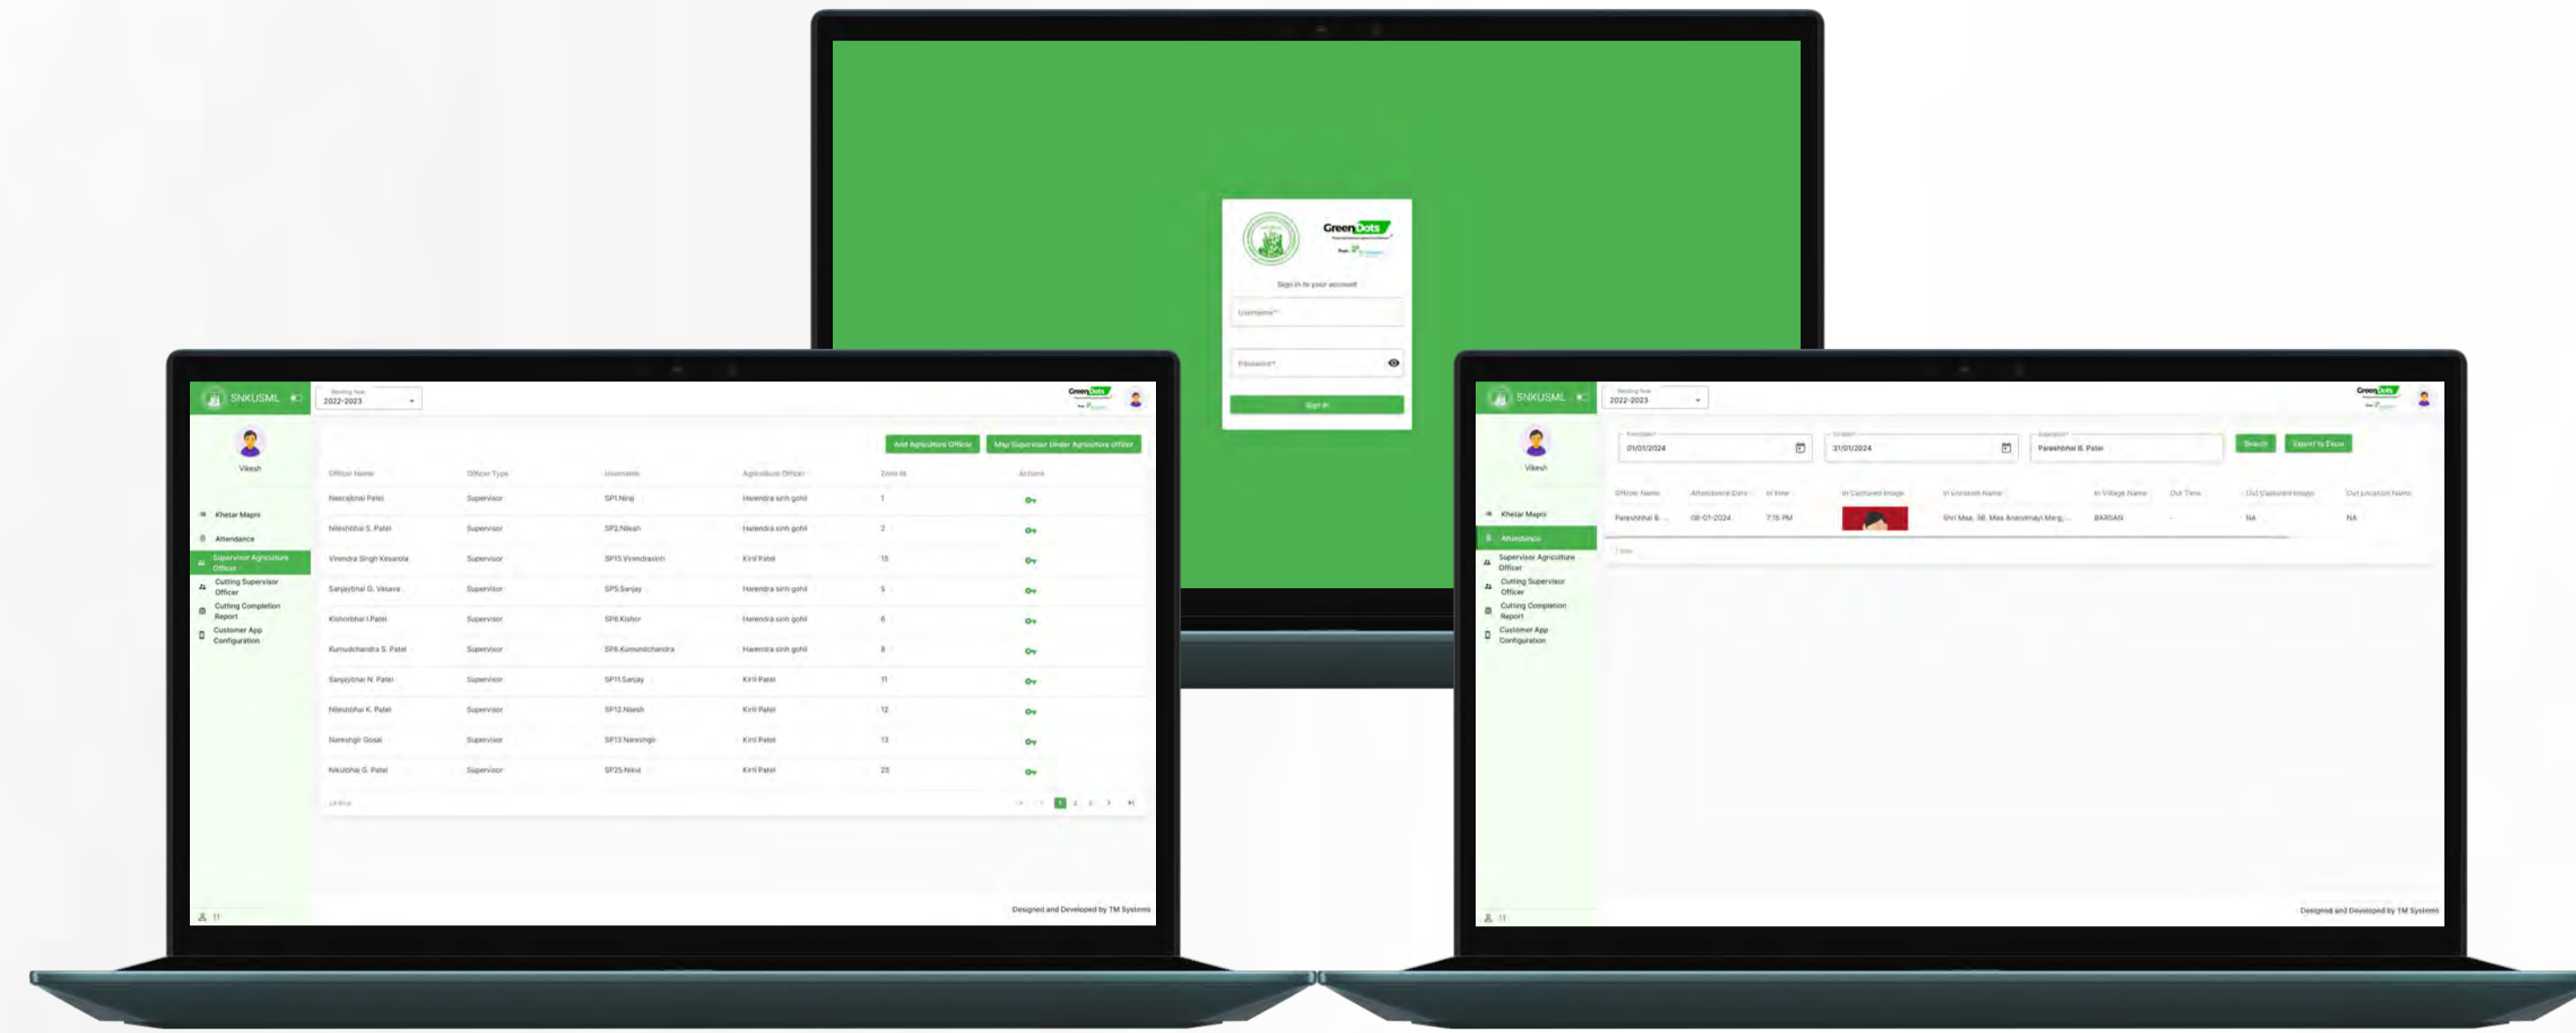

GreenDots

Powering tomorrows growers and farmers 

From

TM Systems

Simplifying Technology

= PRODUCTS

GreenDots

GreenDots is a cutting-edge, Mobile and Web Application for the Agriculture and Horticulture sector designed to provide information and reports on measurement of field areas, soil conditions, crop health, and environmental factors to optimize agriculture produce, reduce resource wastage, and increase yields sustainably.

Green Dots has built in mapping and reporting functionality that seamlessly connects agricultural related data and information with the headquarters / depots giving them near real-time situation of Land Measurement, Attendance of supervisors, crop residue, soil health, crop yield, waste and agriculture produce.

The product is being used by various types of small growers / farmers and big Agricultural corporations.

SHREE NARMADA KHAND UDYOG SAHAKARI
MANDALI LTD. - DHARIKHEDA

Office Admin Web App

Zone Supervisor/ Agri. Officer App

Harvest Supervisor App

Farmers App

For Farmer (Mobile App)

Cultivation

Cultivation

- Farmers can know their details with name, location and permissions
- Farmers can view different parameters and cultivation metrics for Planting.
- They can check their crops on different stages - 3 main stages
- Farmers can view Zone number, Card Number, Planting month, Planting area and sugarcane type.
- Farmers can view all the farms that he/she owns or operates now