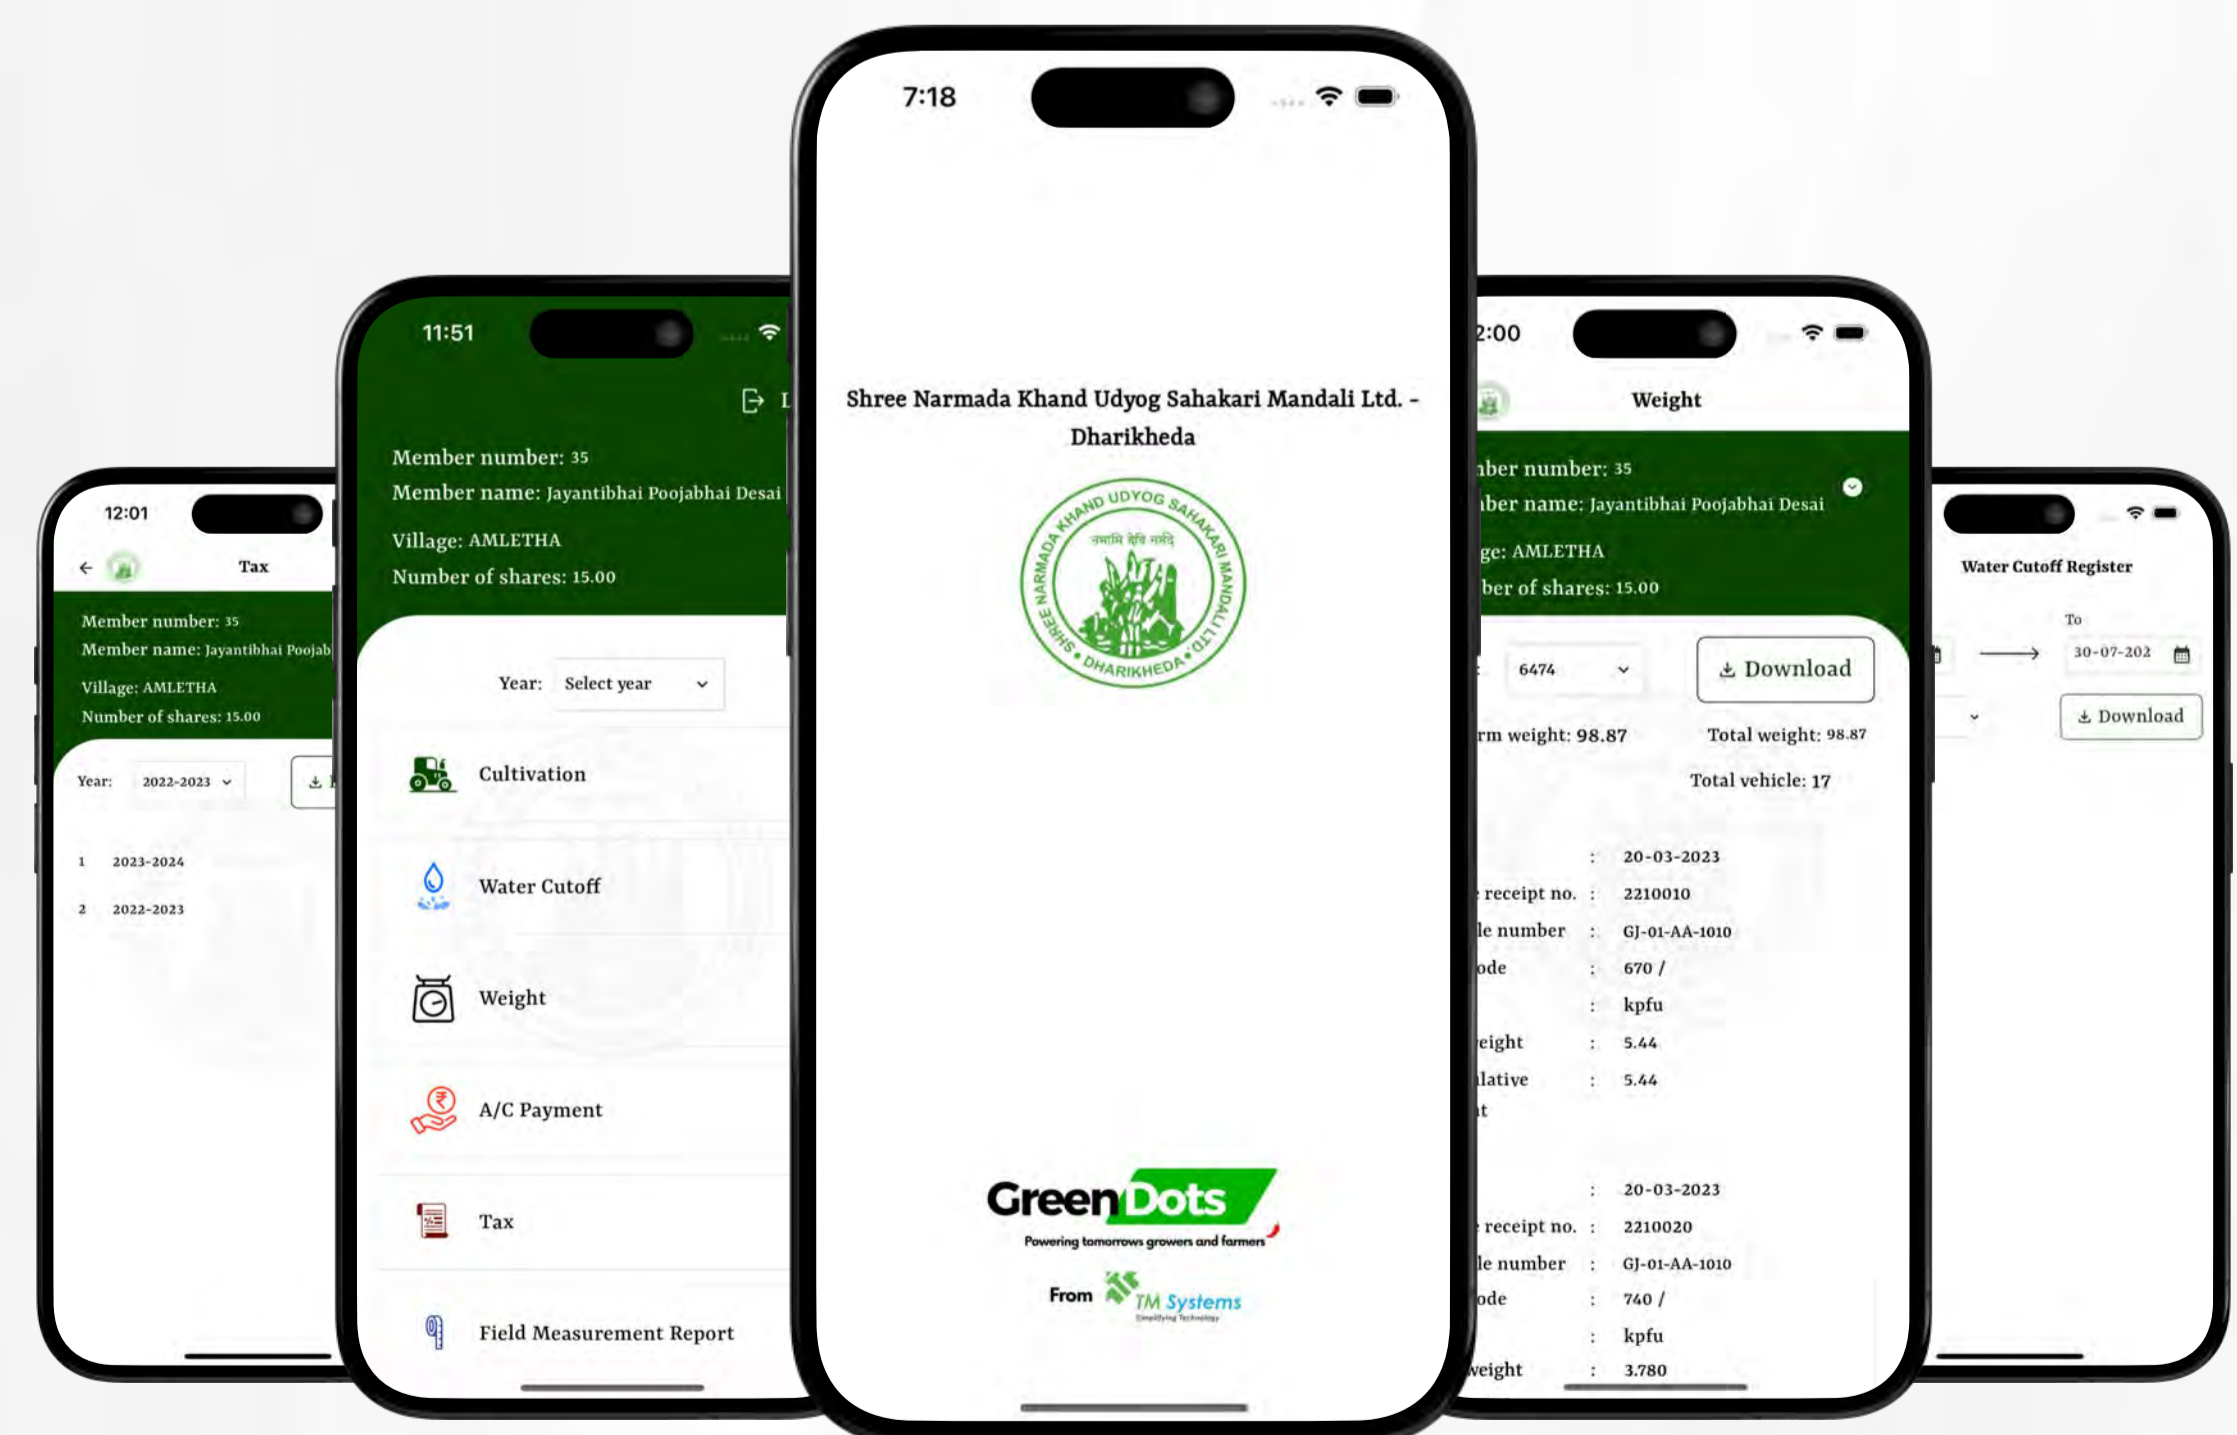

GreenDots

Powering tomorrows growers and farmers 

From

TM Systems

Simplifying Technology

= PRODUCTS

GreenDots

GreenDots is a cutting-edge, Mobile and Web Application for the Agriculture and Horticulture sector designed to provide information and reports on measurement of field areas, soil conditions, crop health, and environmental factors to optimize agriculture produce, reduce resource wastage, and increase yields sustainably.

Green Dots has built in mapping and reporting functionality that seamlessly connects agricultural related data and information with the headquarters / depots giving them near real-time situation of Land Measurement, Attendance of supervisors, crop residue, soil health, crop yield, waste and agriculture produce.

The product is being used by various types of small growers / farmers and big Agricultural corporations.

SHREE NARMADA KHAND UDYOG SAHAKARI
MANDALI LTD. - DHARIKHEDA

Office Admin Web App

Zone Supervisor/ Agri. Officer App

Harvest Supervisor App

Farmers App

For Farmer (Mobile App)

Cultivation

Cultivation

- Farmers can know their details with name, location and permissions
- Farmers can view different parameters and cultivation metrics for Planting.
- They can check their crops on different stages - 3 main stages
- Farmers can view Zone number, Card Number, Planting month, Planting area and sugarcane type.
- Farmers can view all the farms that he/she owns or operates now