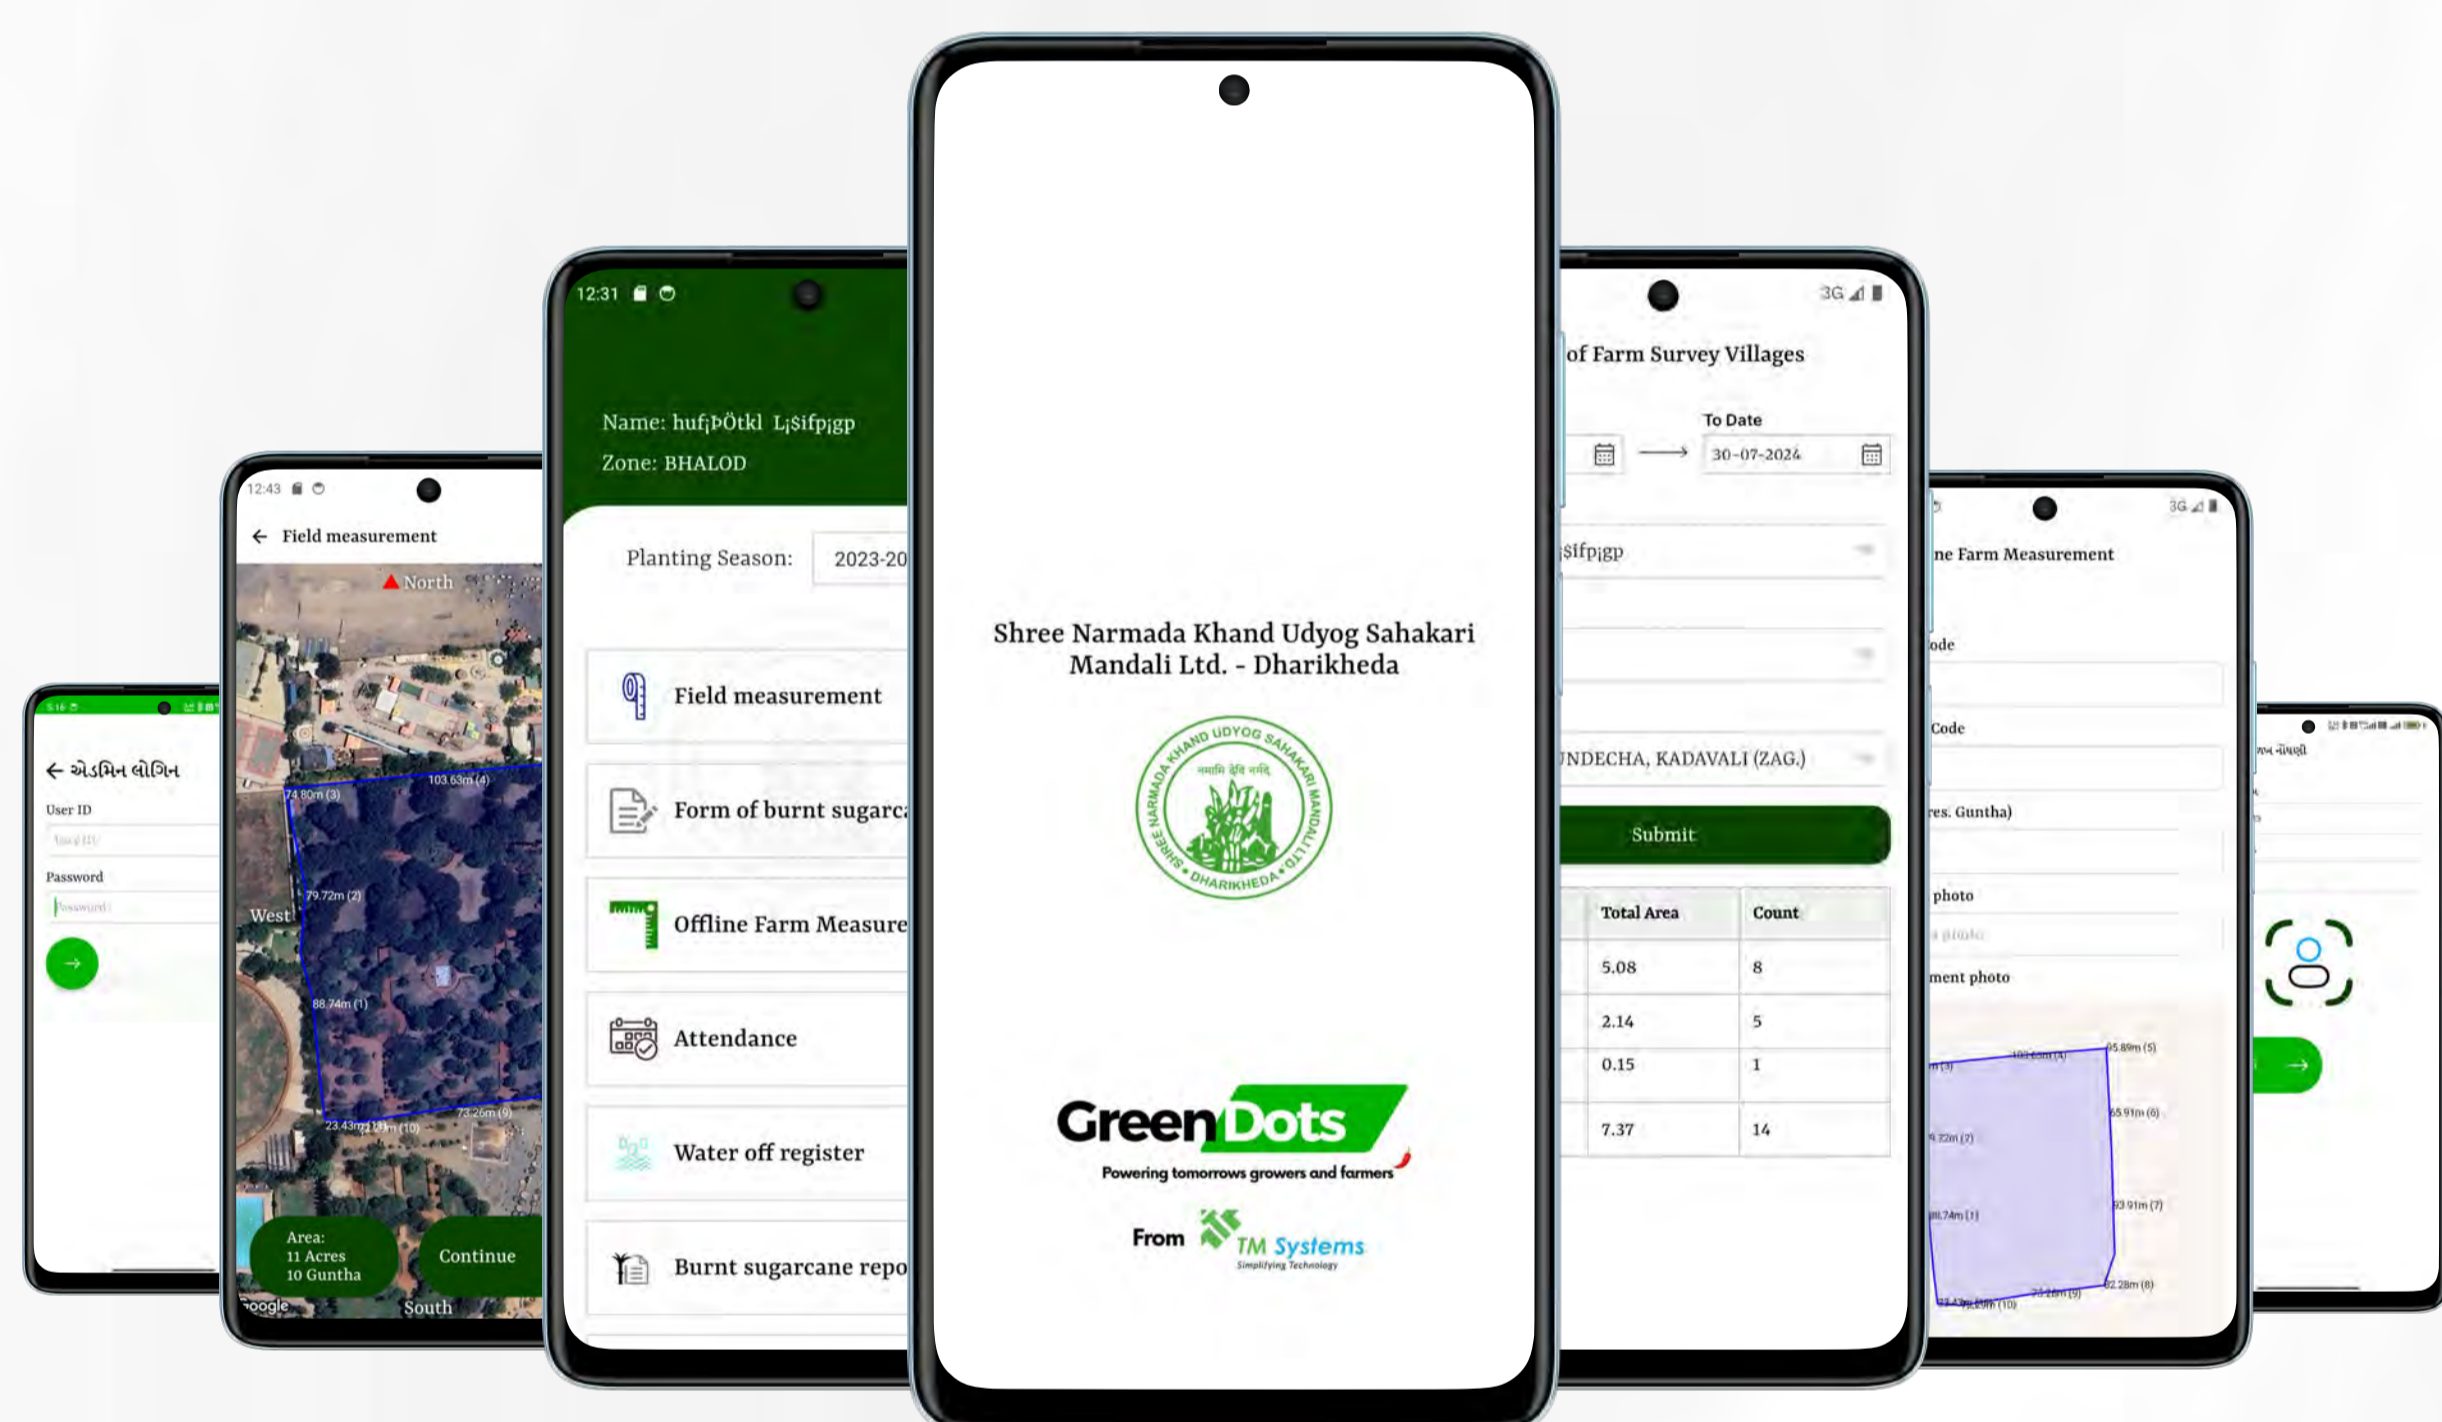

GreenDots

Powering tomorrows growers and farmers 

From

TM Systems

Simplifying Technology

= PRODUCTS

GreenDots

GreenDots is a cutting-edge, Mobile and Web Application for the Agriculture and Horticulture sector designed to provide information and reports on measurement of field areas, soil conditions, crop health, and environmental factors to optimize agriculture produce, reduce resource wastage, and increase yields sustainably.

Green Dots has built in mapping and reporting functionality that seamlessly connects agricultural related data and information with the headquarters / depots giving them near real-time situation of Land Measurement, Attendance of supervisors, crop residue, soil health, crop yield, waste and agriculture produce.

The product is being used by various types of small growers / farmers and big Agricultural corporations.

SHREE NARMADA KHAND UDYOG SAHAKARI
MANDALI LTD. - DHARIKHEDA

Office Admin Web App

Zone Supervisor/ Agri. Officer App

Harvest Supervisor App

Farmers App

For Farmer (Mobile App)

Cultivation

Cultivation

- Farmers can know their details with name, location and permissions
- Farmers can view different parameters and cultivation metrics for Planting.
- They can check their crops on different stages - 3 main stages
- Farmers can view Zone number, Card Number, Planting month, Planting area and sugarcane type.
- Farmers can view all the farms that he/she owns or operates now