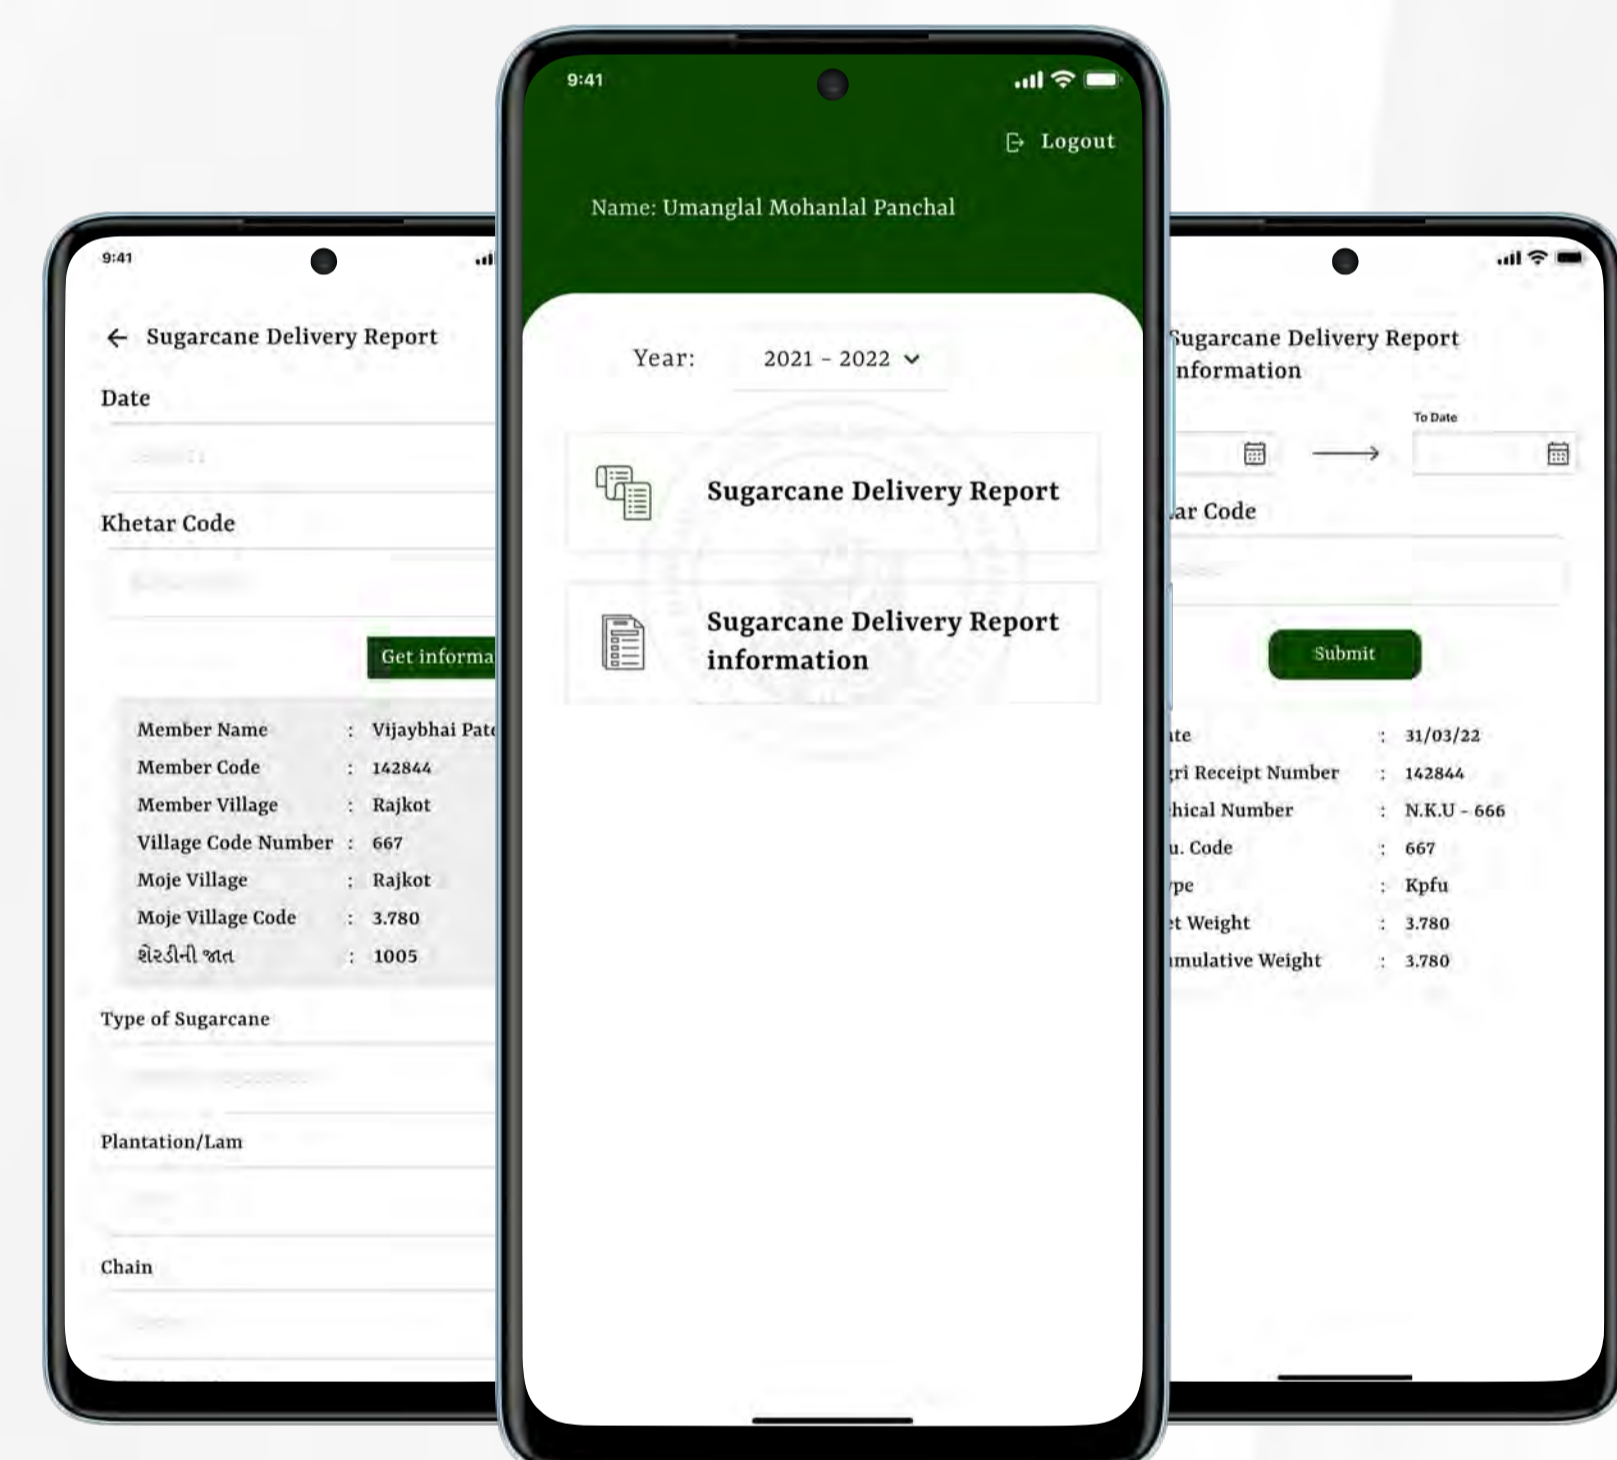

GreenDots

Powering tomorrows growers and farmers 

From

TM Systems

Simplifying Technology

= PRODUCTS

GreenDots

GreenDots is a cutting-edge, Mobile and Web Application for the Agriculture and Horticulture sector designed to provide information and reports on measurement of field areas, soil conditions, crop health, and environmental factors to optimize agriculture produce, reduce resource wastage, and increase yields sustainably.

Green Dots has built in mapping and reporting functionality that seamlessly connects agricultural related data and information with the headquarters / depots giving them near real-time situation of Land Measurement, Attendance of supervisors, crop residue, soil health, crop yield, waste and agriculture produce.

The product is being used by various types of small growers / farmers and big Agricultural corporations.

SHREE NARMADA KHAND UDYOG SAHAKARI
MANDALI LTD. - DHARIKHEDA

Office Admin Web App

Zone Supervisor/ Agri. Officer App

Harvest Supervisor App

Farmers App

For Farmer (Mobile App)

Cultivation

Cultivation

- Farmers can know their details with name, location and permissions
- Farmers can view different parameters and cultivation metrics for Planting.
- They can check their crops on different stages - 3 main stages
- Farmers can view Zone number, Card Number, Planting month, Planting area and sugarcane type.
- Farmers can view all the farms that he/she owns or operates now